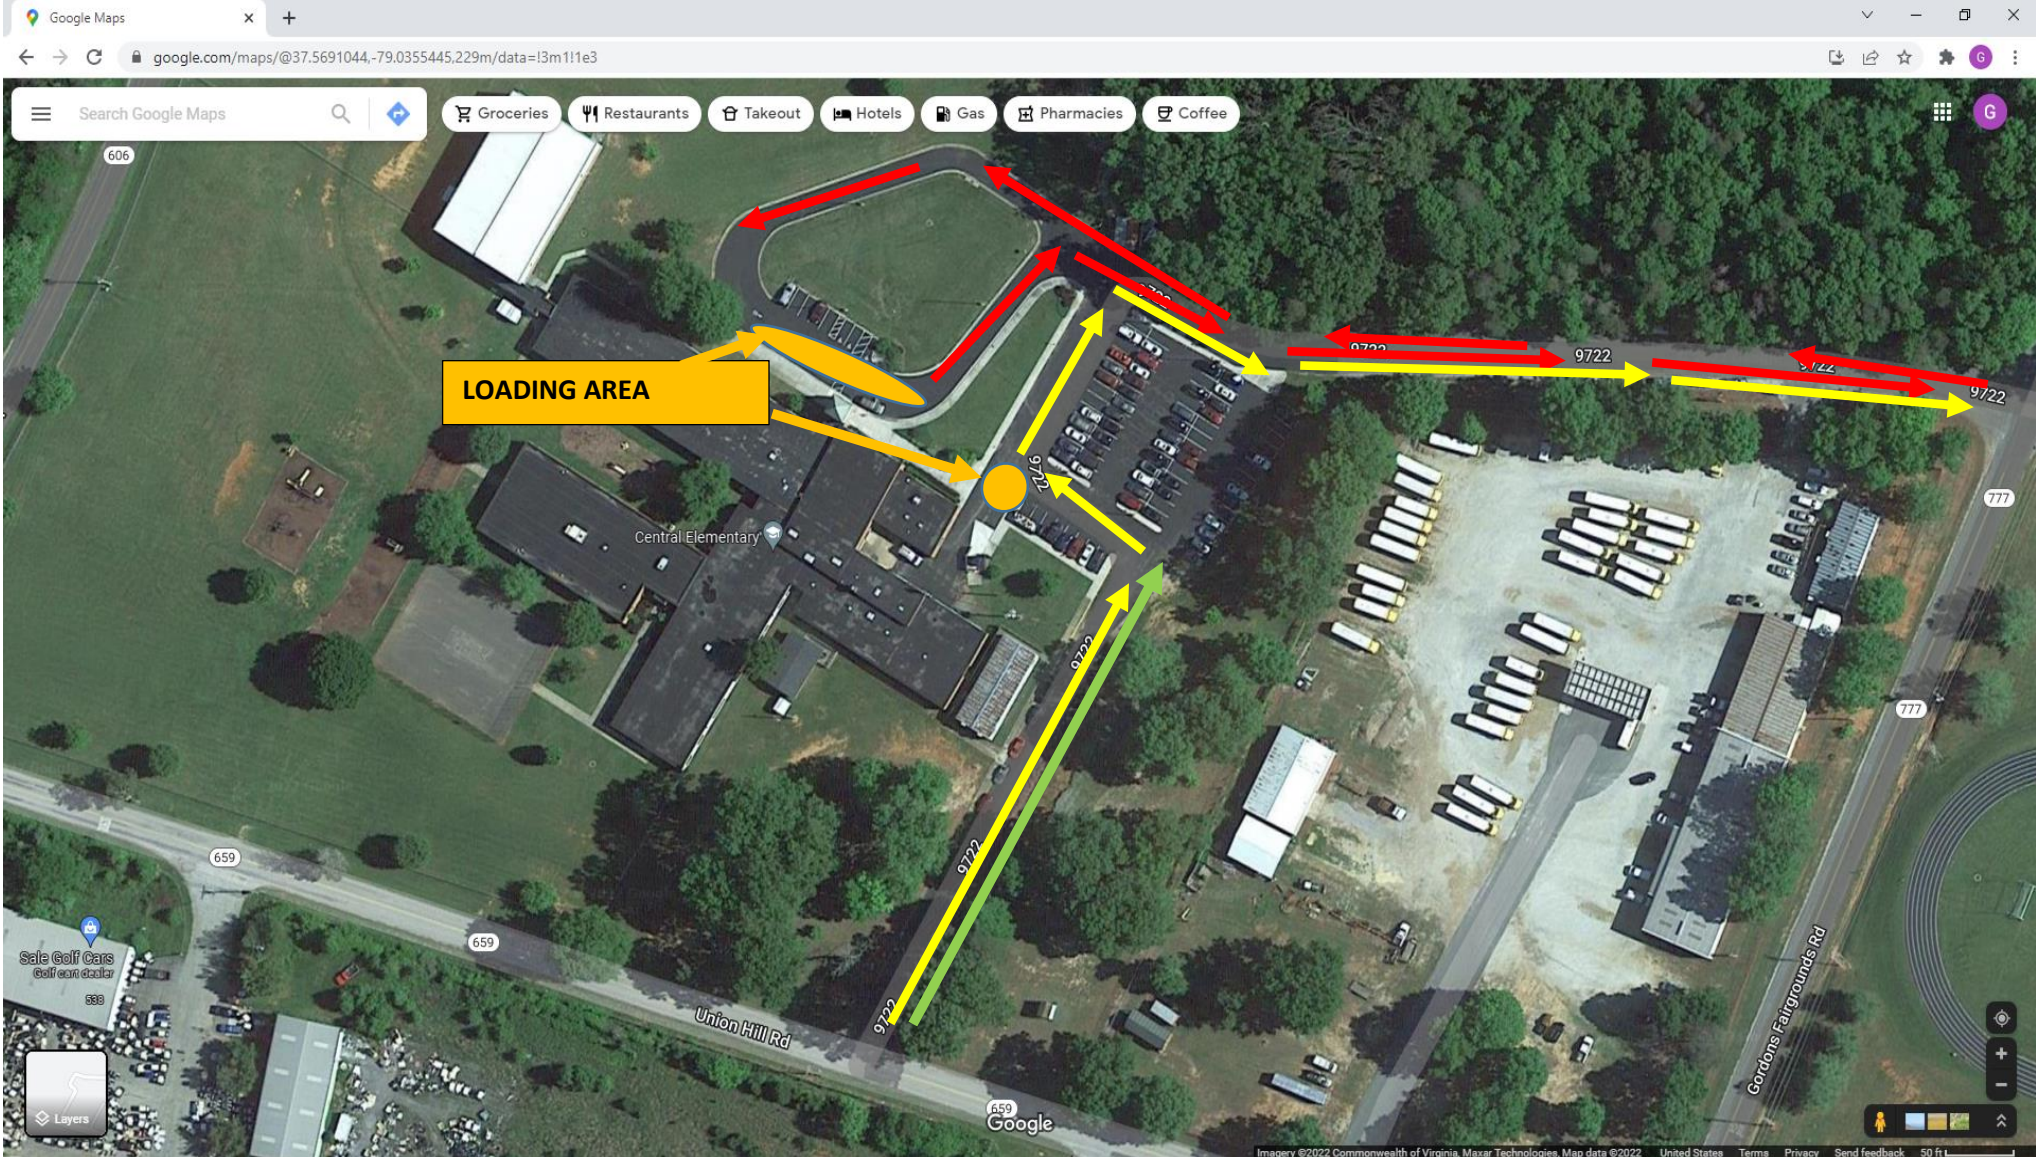

CENTRAL ELEMENTARY

Car Riders enter from Gordons Fairgrounds, go around current bus loop and exit to Gordons Fairgrounds – Car Riders will not exit to Union Hill. CAR RIDERS will not be allowed to drive around other cars in line. Car Riders outside of these times are allowed to park in the main lot.

Buses and staff enter from Union Hill. BUSES / STAFF ONLY from **(8:00-9:15 and 3:30-4:15)** Buses exit to Gordon Fairgrounds.